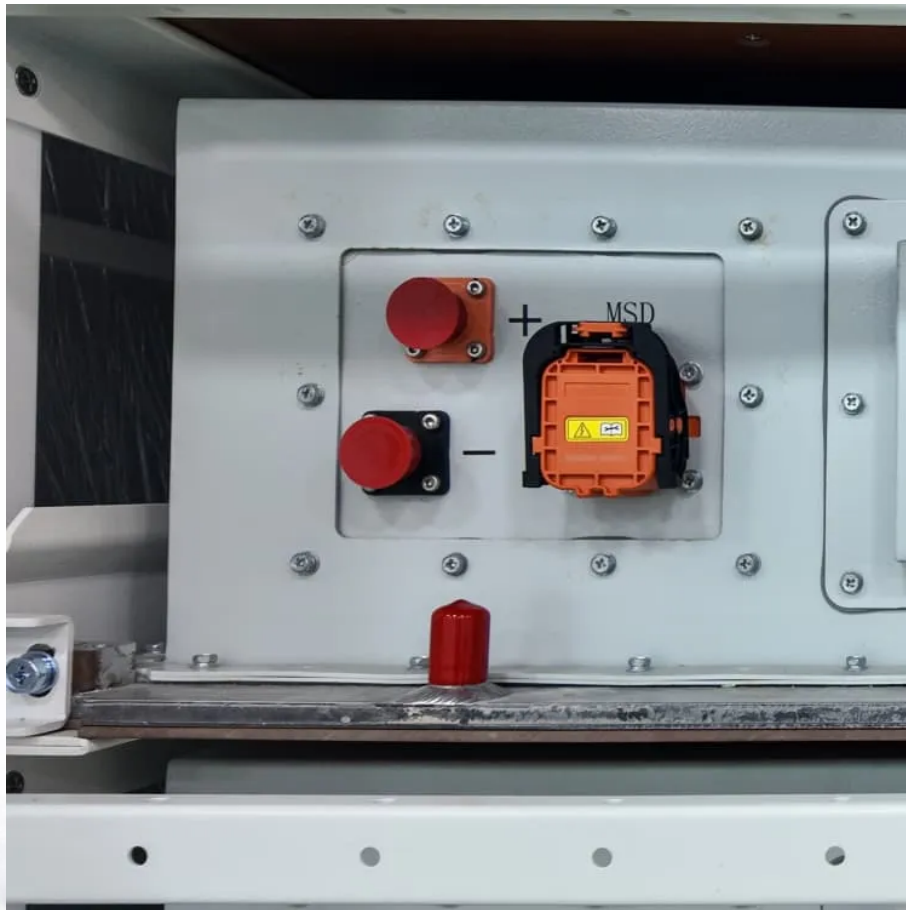

Kongres Container

Which is the best Myanmar Huijue energy storage power supply

Overview

What is Huijue's home energy storage solution?

Huijue Group's Home Energy Storage Solution integrates advanced lithium battery technology with solar systems. Ranging from 5kWh to 20kWh, it caters to households of varying sizes. It reduces electricity bills and serves as emergency backup power, providing a seamless, intelligent, and one-stop energy solution.

Why should you choose Huijue battery-powered storage?

Huijue's lithium battery-powered storage offers top performance. Suitable for grids, commercial, & industrial use, our systems integrate seamlessly & optimize renewables. High-density, long-life, & smartly managed, they boost grid stability, energy efficiency, & reduce fossil fuel reliance.

What is a Huijue system?

Ranging from 5kWh to 20kWh, it caters to households of varying sizes. It reduces electricity bills and serves as emergency backup power, providing a seamless, intelligent, and one-stop energy solution. Compact and reliable Huijue systems provide energy independence and efficiency for modern homes.