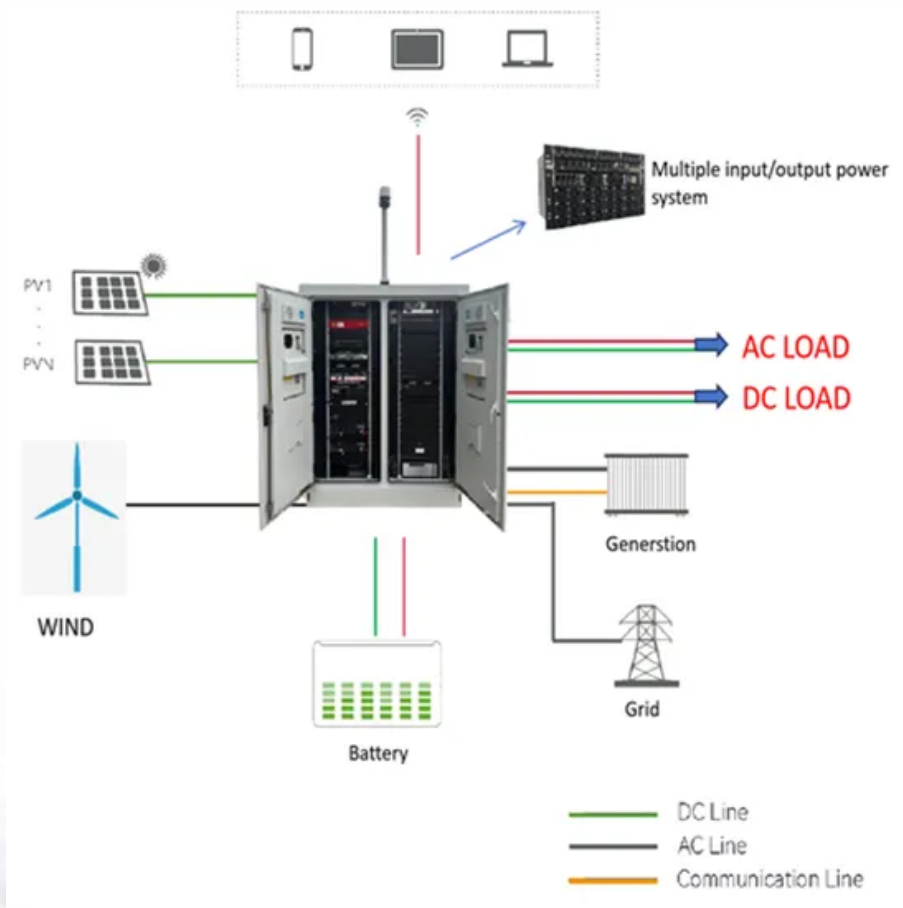

Kongres Container

Syria emergency communication base station inverter 6 25MWh

Syria emergency communication base station inverter 6 25MWh

Contact Us

For catalog requests, pricing, or partnerships, please visit:
<https://www.drugiswiatowykongrespolakow.pl>