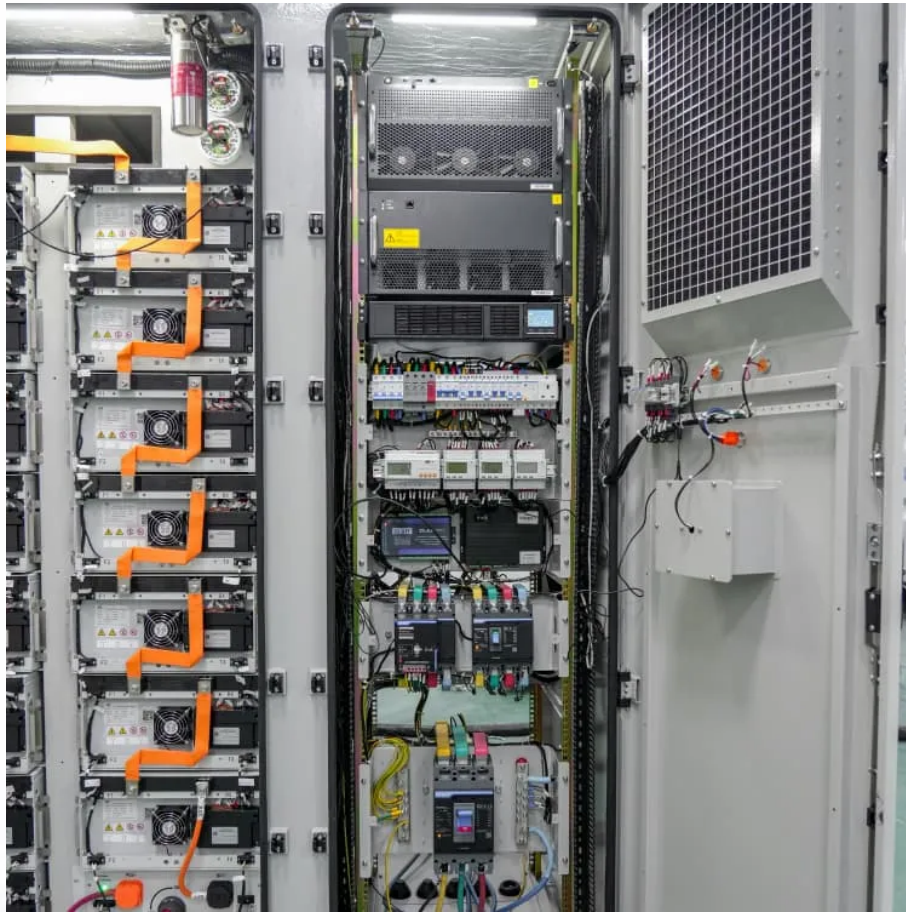

Kongres Container

Professional replacement of new energy battery cabinets