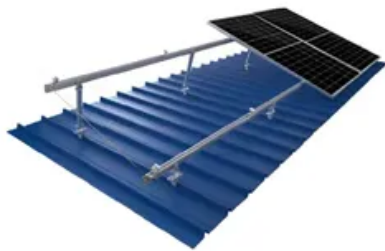

Kongres Container

Marshall Islands double glass panels

TILE ROOF SOLAR MOUNTING SYATEM

STANDING SEAM ROOF SYATEM

ADJUSTABLE TILT FLAT ROOF SYATEM

TRIANGLE FLAT ROOF SYATEM

Overview

What are double-pane insulated glass panels?

Primarily used in residential window applications, the technology behind these insulated glass panels for exterior doors and windows ensures energy efficiency and improved insulation. Our double-pane insulated glass panels are custom-manufactured. These double-insulated glass panels are designed to upgrade existing windows in your home.

Are insulated glass panels a good choice for commercial buildings?

Insulated glass panels are extensively used in commercial buildings for their energy-saving properties. They enhance thermal insulation, reduce HVAC costs, and create a more sustainable interior environment. Insulated Glass Unit marks a high definition when it comes to insulation and modern interior trends, especially if it's a double pane window.

What are insulated glass panels?

Insulated glass panels consist of two panes of tempered glass separated by a spacer. The space between the two panes of glass is filled with air, which provide insulation. These are most often used in residential window applications. These are custom manufactured dual pane window units, meant to replace existing windows in your home.