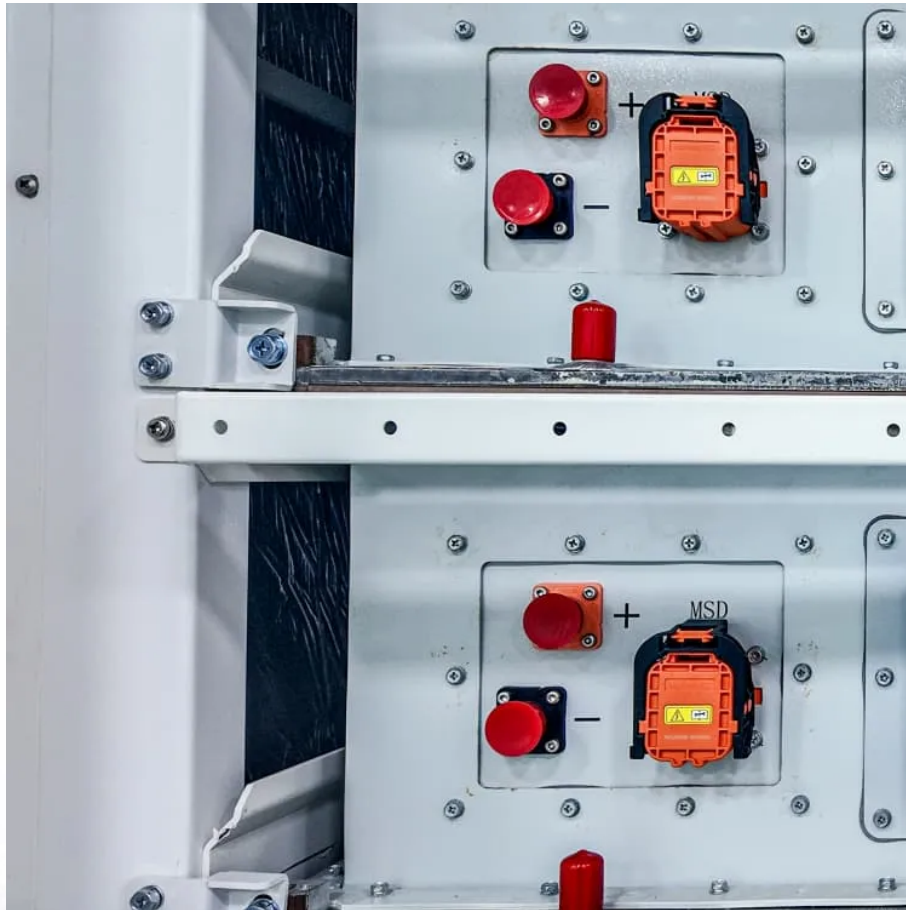

Kongres Container

Is a \$2 000 outdoor power supply enough

Overview

A 2,000 Wh power station like the Jackery 2000 v2 might be all the power you need for a weekend camping trip. But you are unlikely to get 5-7 days of off-grid camping power out of it.

A 2,000 Wh power station like the Jackery 2000 v2 might be all the power you need for a weekend camping trip. But you are unlikely to get 5-7 days of off-grid camping power out of it.

The Jackery 2000 v2 is the best power station for most people who need ample power when off-grid camping, at home, or for an extended blackout. Recently price-reduced, it can now be found for under \$800 on Amazon. At 39 lbs, it is light enough that most people will find it easy to pack and move.

The best 2000W portable power stations offer the versatility and performance you need for various devices, from phones to appliances. With options like the Anker SOLIX C1000 and EF ECOFLOW DELTA Pro 3, you'll find features that cater to your specific energy requirements. But how do you choose the.

Magnificent Performance: Featuring up to 2,042.8 Wh gigantic capacity, the Jackery 2000 Plus Power Station can power a range of heavy load devices,

with up to 3,000 W capacity - including air conditioners, RVs, and more, satisfying all your power requirements, when out and about on your outdoor.