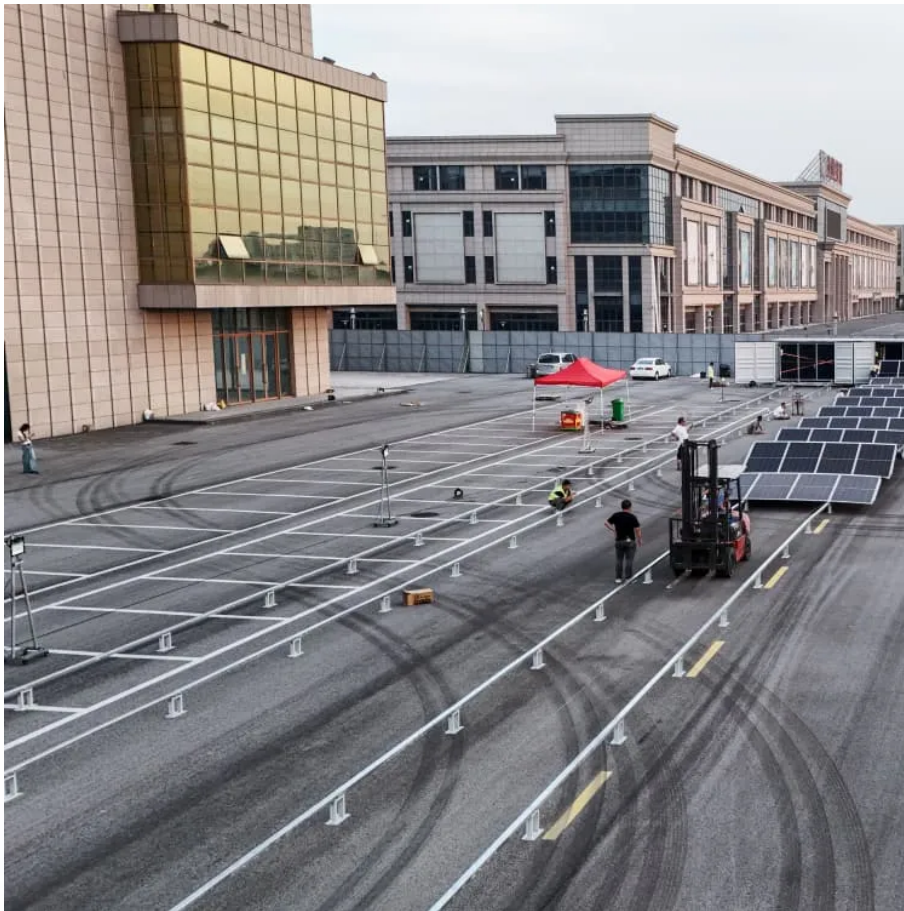

Kongres Container

Inverter 800v to 220

Overview

Competitive price 800W continuous and 1600W peak power inverter with pure sine wave output can convert DC voltages (12V/24V/48V) to AC voltages (110V/120V/220V/230V/240V) for home & car use, with USB port and universal AC outlet, full protections, LED indicator, built-in cooling fan, to give your device or equipment safe and stable power.