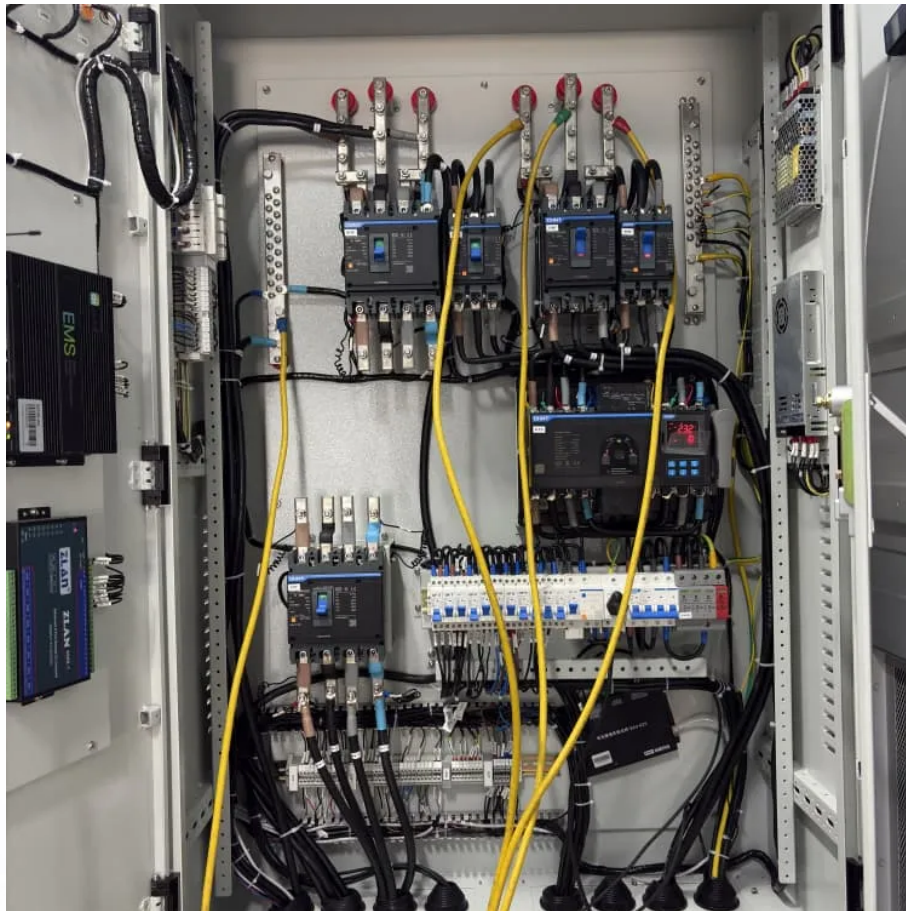

# Inverter 220v 100W production

## Overview

---

It can be converted 12VDC to 220VAC. The maximum output power about 100 watts. It is suitable for normal lighting (all home lamps), also used for radio, LCD TV, Stereo. Someone uses it for a small solderin.