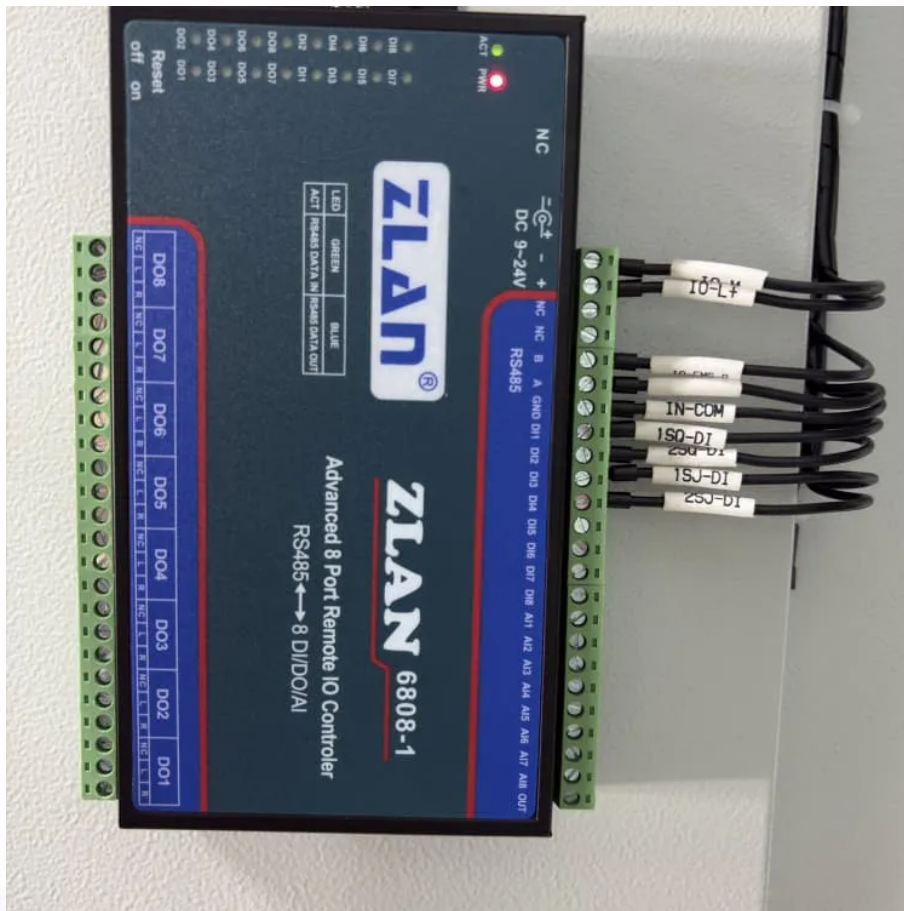

Kongres Container

Huawei Nordic Energy Storage Battery

Overview

Huawei says its new, all-in-one storage solution for residential PV comes in three versions with one, two, or three battery modules, offering 6.9 kWh to 20.7 kWh of usable energy. Huawei has unveiled a new storage solution for rooftop PV systems.

Energy Storage System Products List covers all Smart String ESS products, including LUNA2000, STS-6000K, JUPITER-9000K, Management System and other accessories product series.

A wall mounting bracket for the Huawei LUNA 2000 battery. Complete battery pack | 10 kWh Huawei LUNA2000-10-S0 is a complete energy storage system with 10 kWh capacity. Huawei LUNA2000-10-S0 can be used with Huawei SUN2000 2-6KTL-L1 and SUN2000 3-10KTL-M1 battery-powered inverters. Complete battery.