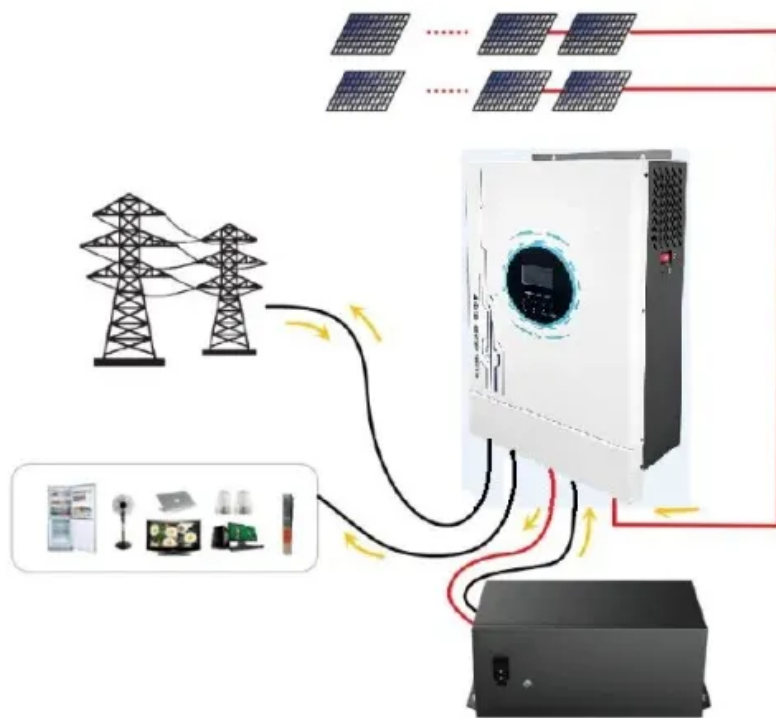

Kongres Container

Huawei 5G outdoor base station

Overview

What is a 5G base station?

As part of a network's wireless telephone system, a 5G base station is a fixed communication point that connects using a single or several antennas. It comprises a wireless receiver and a short-range transceiver with an antenna and analog-to-digital converters (ADCs) to convert radio frequency impulses to digital signals.

What is 5G AAU?

With a special coating, rounded corners, and soft edges, the 5G AAU is designed to blend into the surrounding environment. The minimalist and honest design conveys a clean and reasonable appearance. 5G AAU is the brand new 5G outdoor base station launched by Huawei.

What is outdoor 5G RRU?

With support for 1800MHz frequency bands, this unit provides faster data throughput, improved signal coverage, and low latency critical for both mobile broadband users and enterprise IoT applications. Thanks to its blade-type outdoor design, this Outdoor 5G RRU can be easily installed on towers, rooftops, or remote field locations.