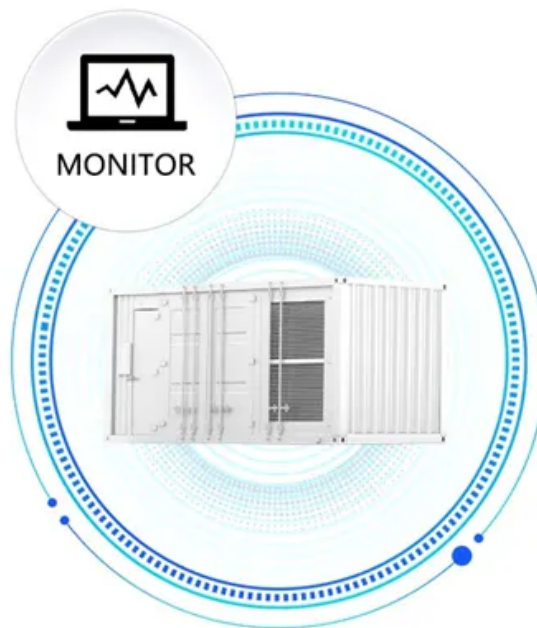

## Kongres Container

# Double-glass solar module processing equipment

SUPPORT REAL-TIME ONLINE  
MONITORING OF SYSTEM STATUS

## Double-glass solar module processing equipment

---