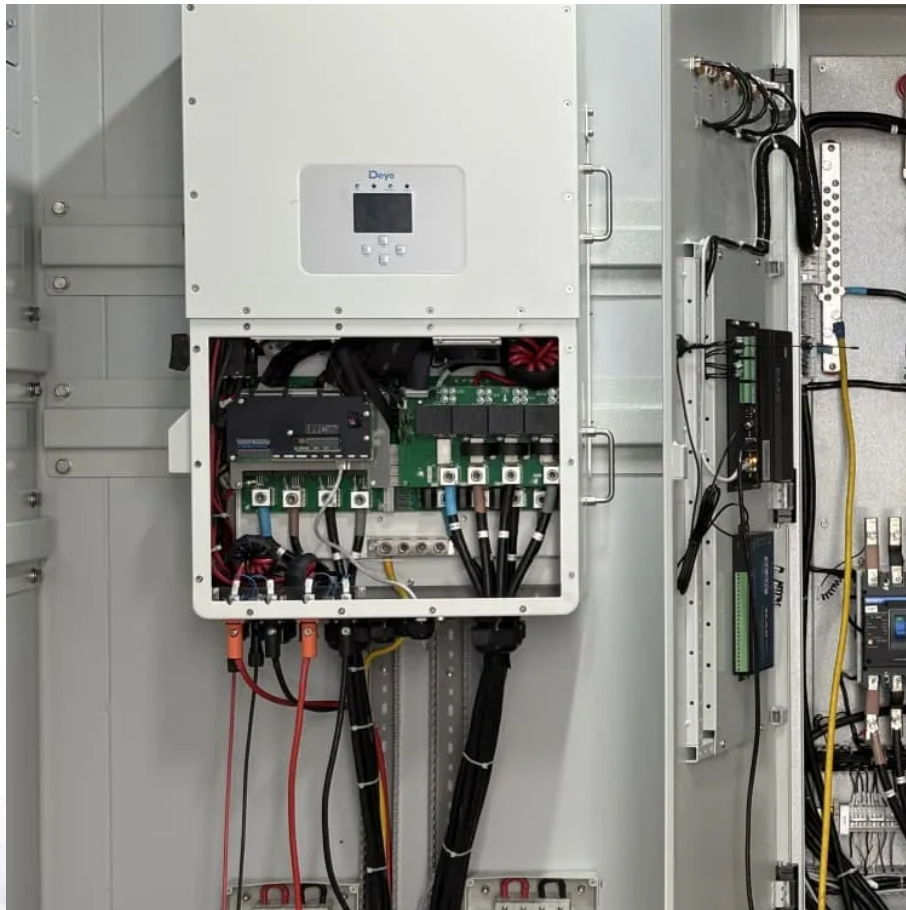

Kongres Container

Chad Base Station Energy Management System Signal Tower

Overview

What is a base station?

Base stations are often referred to as towers or cell sites, but they are literally the equipment that houses the radio transmitters and receivers that carry the signal to wireless carriers. Base stations transmit signals from one cell site to the next.

What are the components of a base station?

Power Supply: The power source provides the electrical energy to base station elements. It often features auxiliary power supply mechanisms that guarantee operation in case of lost or interrupted electricity, during blackouts. **Baseband Processor:** The baseband processor is responsible for the processing of the digital signals.

What is a block diagram of a base station?

The block diagram of a base station typically includes the following key components: **Baseband Processor:** The baseband processor too deals with different communication protocols and interfaces with mobile network infrastructure. **Duplexer:** The duplexer enables the employment of a single antenna for both transmission and reception.