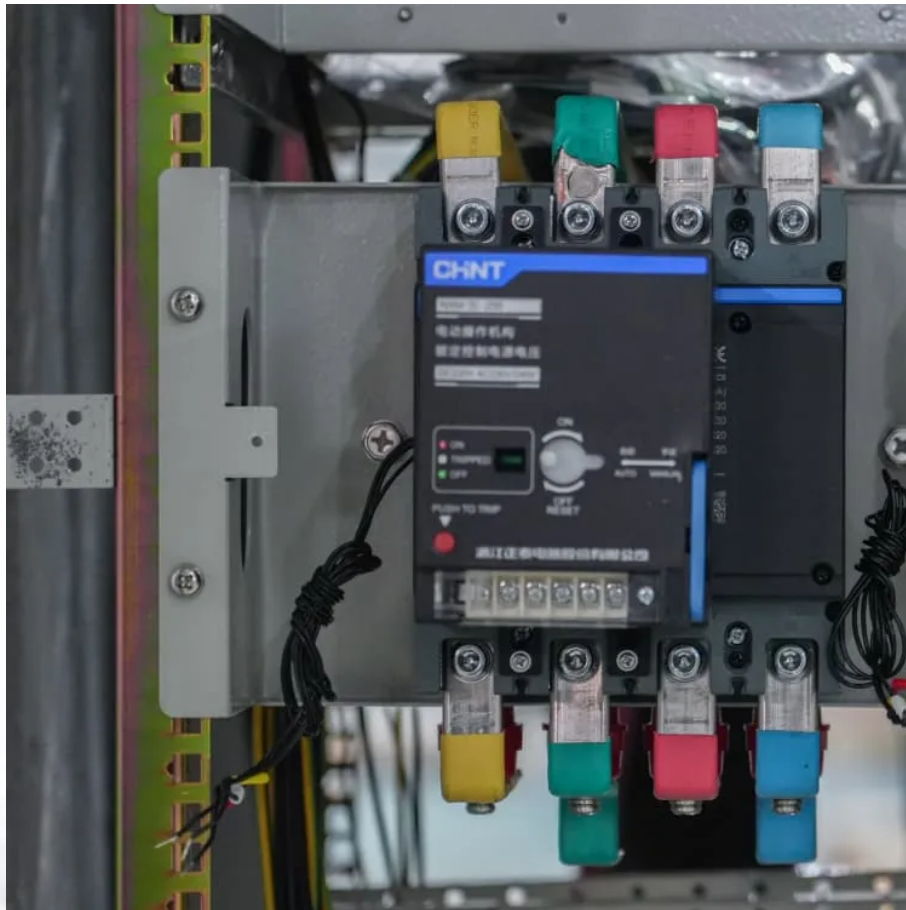

Kongres Container

Can an 18V solar panel be connected to a 12V water pump inverter

Can an 18V solar panel be connected to a 12V water pump inverter

Contact Us

For catalog requests, pricing, or partnerships, please visit:
<https://www.drugiswiatowykongrespolakow.pl>