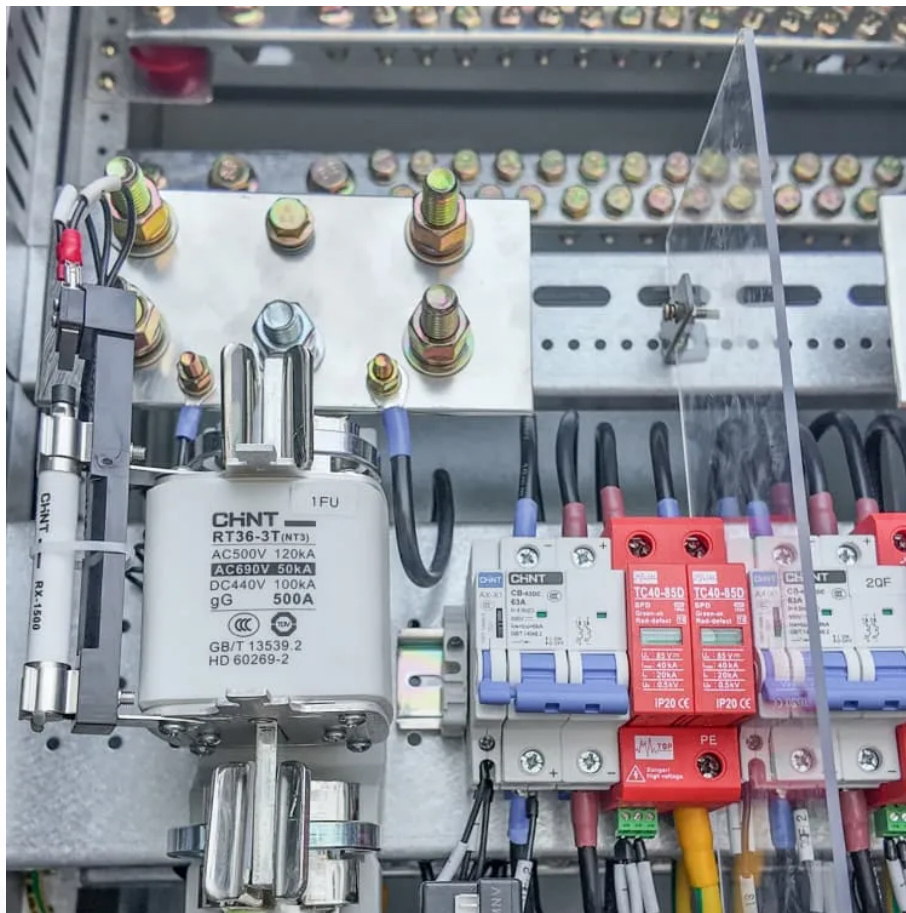

Kongres Container

Advantages of Tonga s double-glass solar curtain wall

Overview

This glass fits seamlessly into any curtain wall system—single, double, or triple low-e glazing options—while cleverly concealing junction boxes and wiring for a streamlined look.

This glass fits seamlessly into any curtain wall system—single, double, or triple low-e glazing options—while cleverly concealing junction boxes and wiring for a streamlined look.

This glass fits seamlessly into any curtain wall system—single, double, or triple low-e glazing options—while cleverly concealing junction boxes and wiring for a streamlined look. Both curtain walls and spandrels from Onyx Solar elevate your building's sustainability and aesthetic appeal, providing.