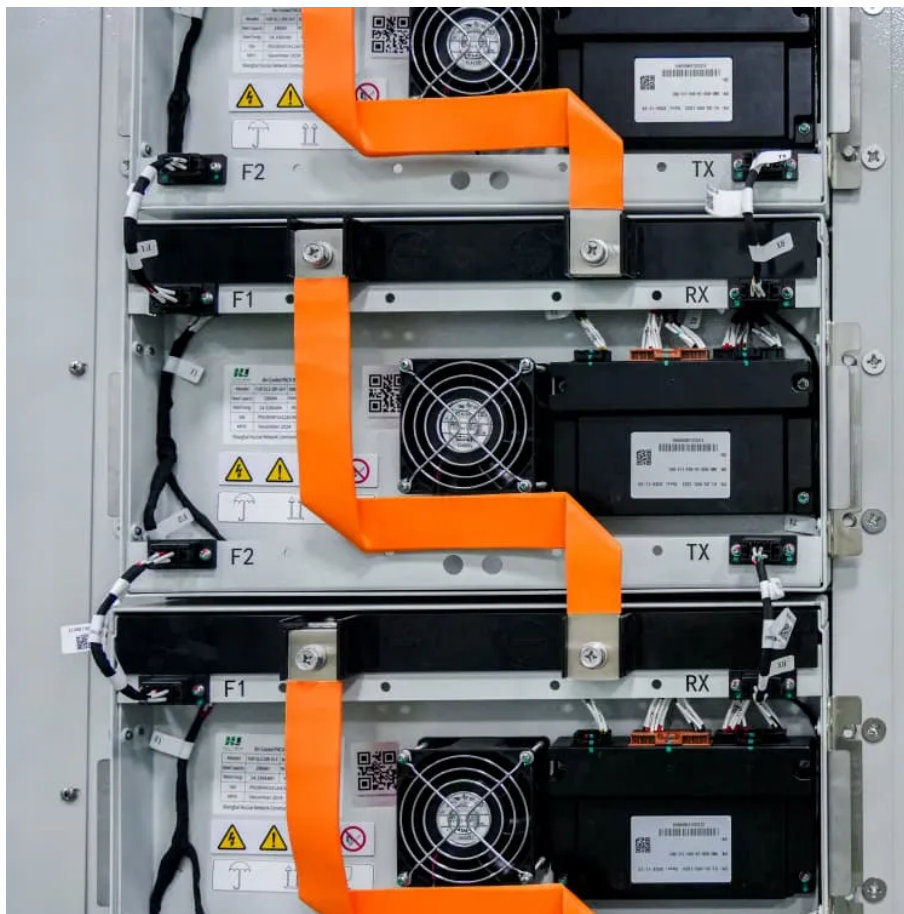

Kongres Container

Adjustable inverter 12v to 220v

Adjustable inverter 12v to 220v

Contact Us

For catalog requests, pricing, or partnerships, please visit:
<https://www.drugiswiatowykongrespolakow.pl>