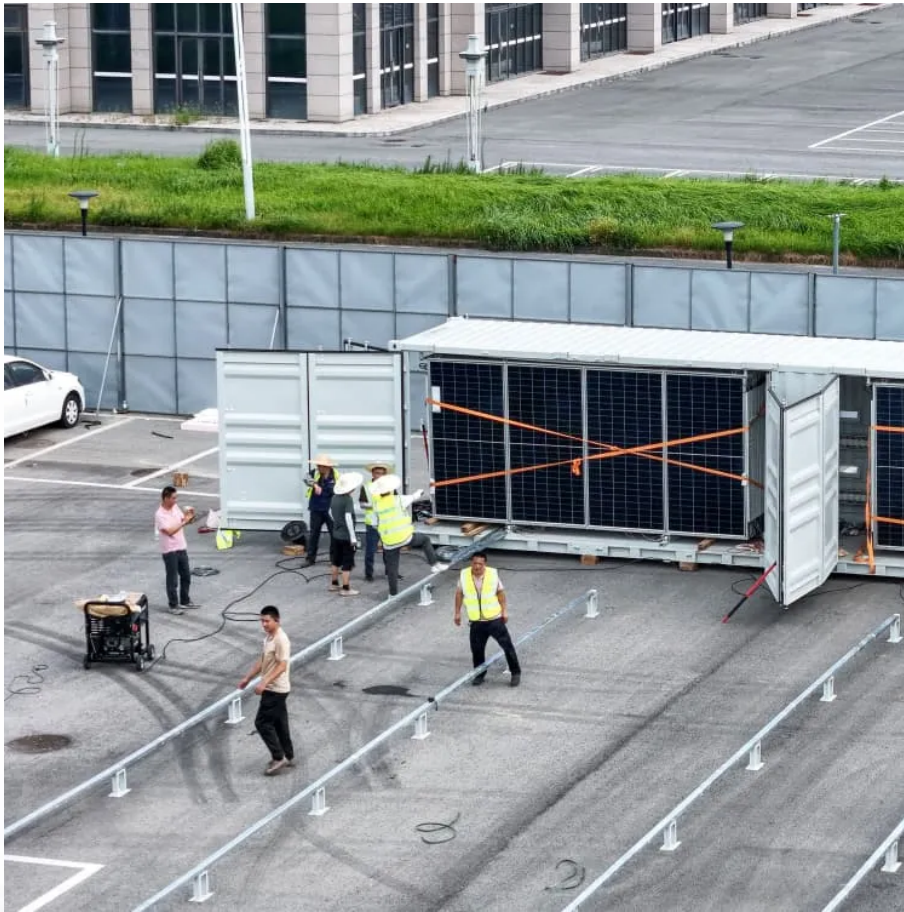

Kongres Container

2kWh outdoor power supply weight

Overview

Weighing just 19kg and measuring 310x304x200mm, it's easy to carry and store. Its IP54 rating provides protection against dust and water splashes, ensuring durability in challenging environments.

Weighing just 19kg and measuring 310x304x200mm, it's easy to carry and store. Its IP54 rating provides protection against dust and water splashes, ensuring durability in challenging environments.

High-Capacity Power Solution: With 3 AC ports delivering a total output of 2200W and a massive 2042Wh capacity, the Jackery Explorer 2000 v2 Solar Generator effortlessly meets your power needs for home backup, outdoor camping, and small businesses. Plus, the USB-C PD 100W port enables fast charging.

It boasts a formidable 2042Wh capacity complemented by three AC ports delivering a total output of 2200W. This capacity makes it an ideal choice for home backup, outdoor camping, and even small business needs. Its USB-C PD 100W port means you can fast-charge your devices without needing separate.

The Jackery Solar Generator 2000 v2 offers more power in a compact design, allowing you to access powerful, portable electricity without relying on the grid. The Jackery Explorer 2000 v2 is the lightest and smallest 2kWh LFP product that can power appliances without being bulky. It can be connected.